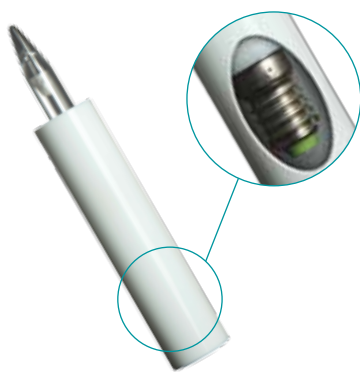

Installation

The E-Candle Easy has an E14 screw (small cap), so it's easy to change.

Can be ordered
at our web shop
www.e-candle.eu

* Use the energy / cost
calculator on our website
www.e-candle.eu